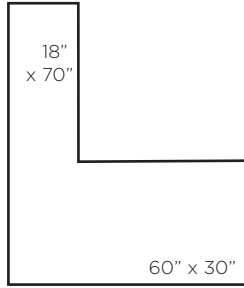

Office/ Studio

Desk